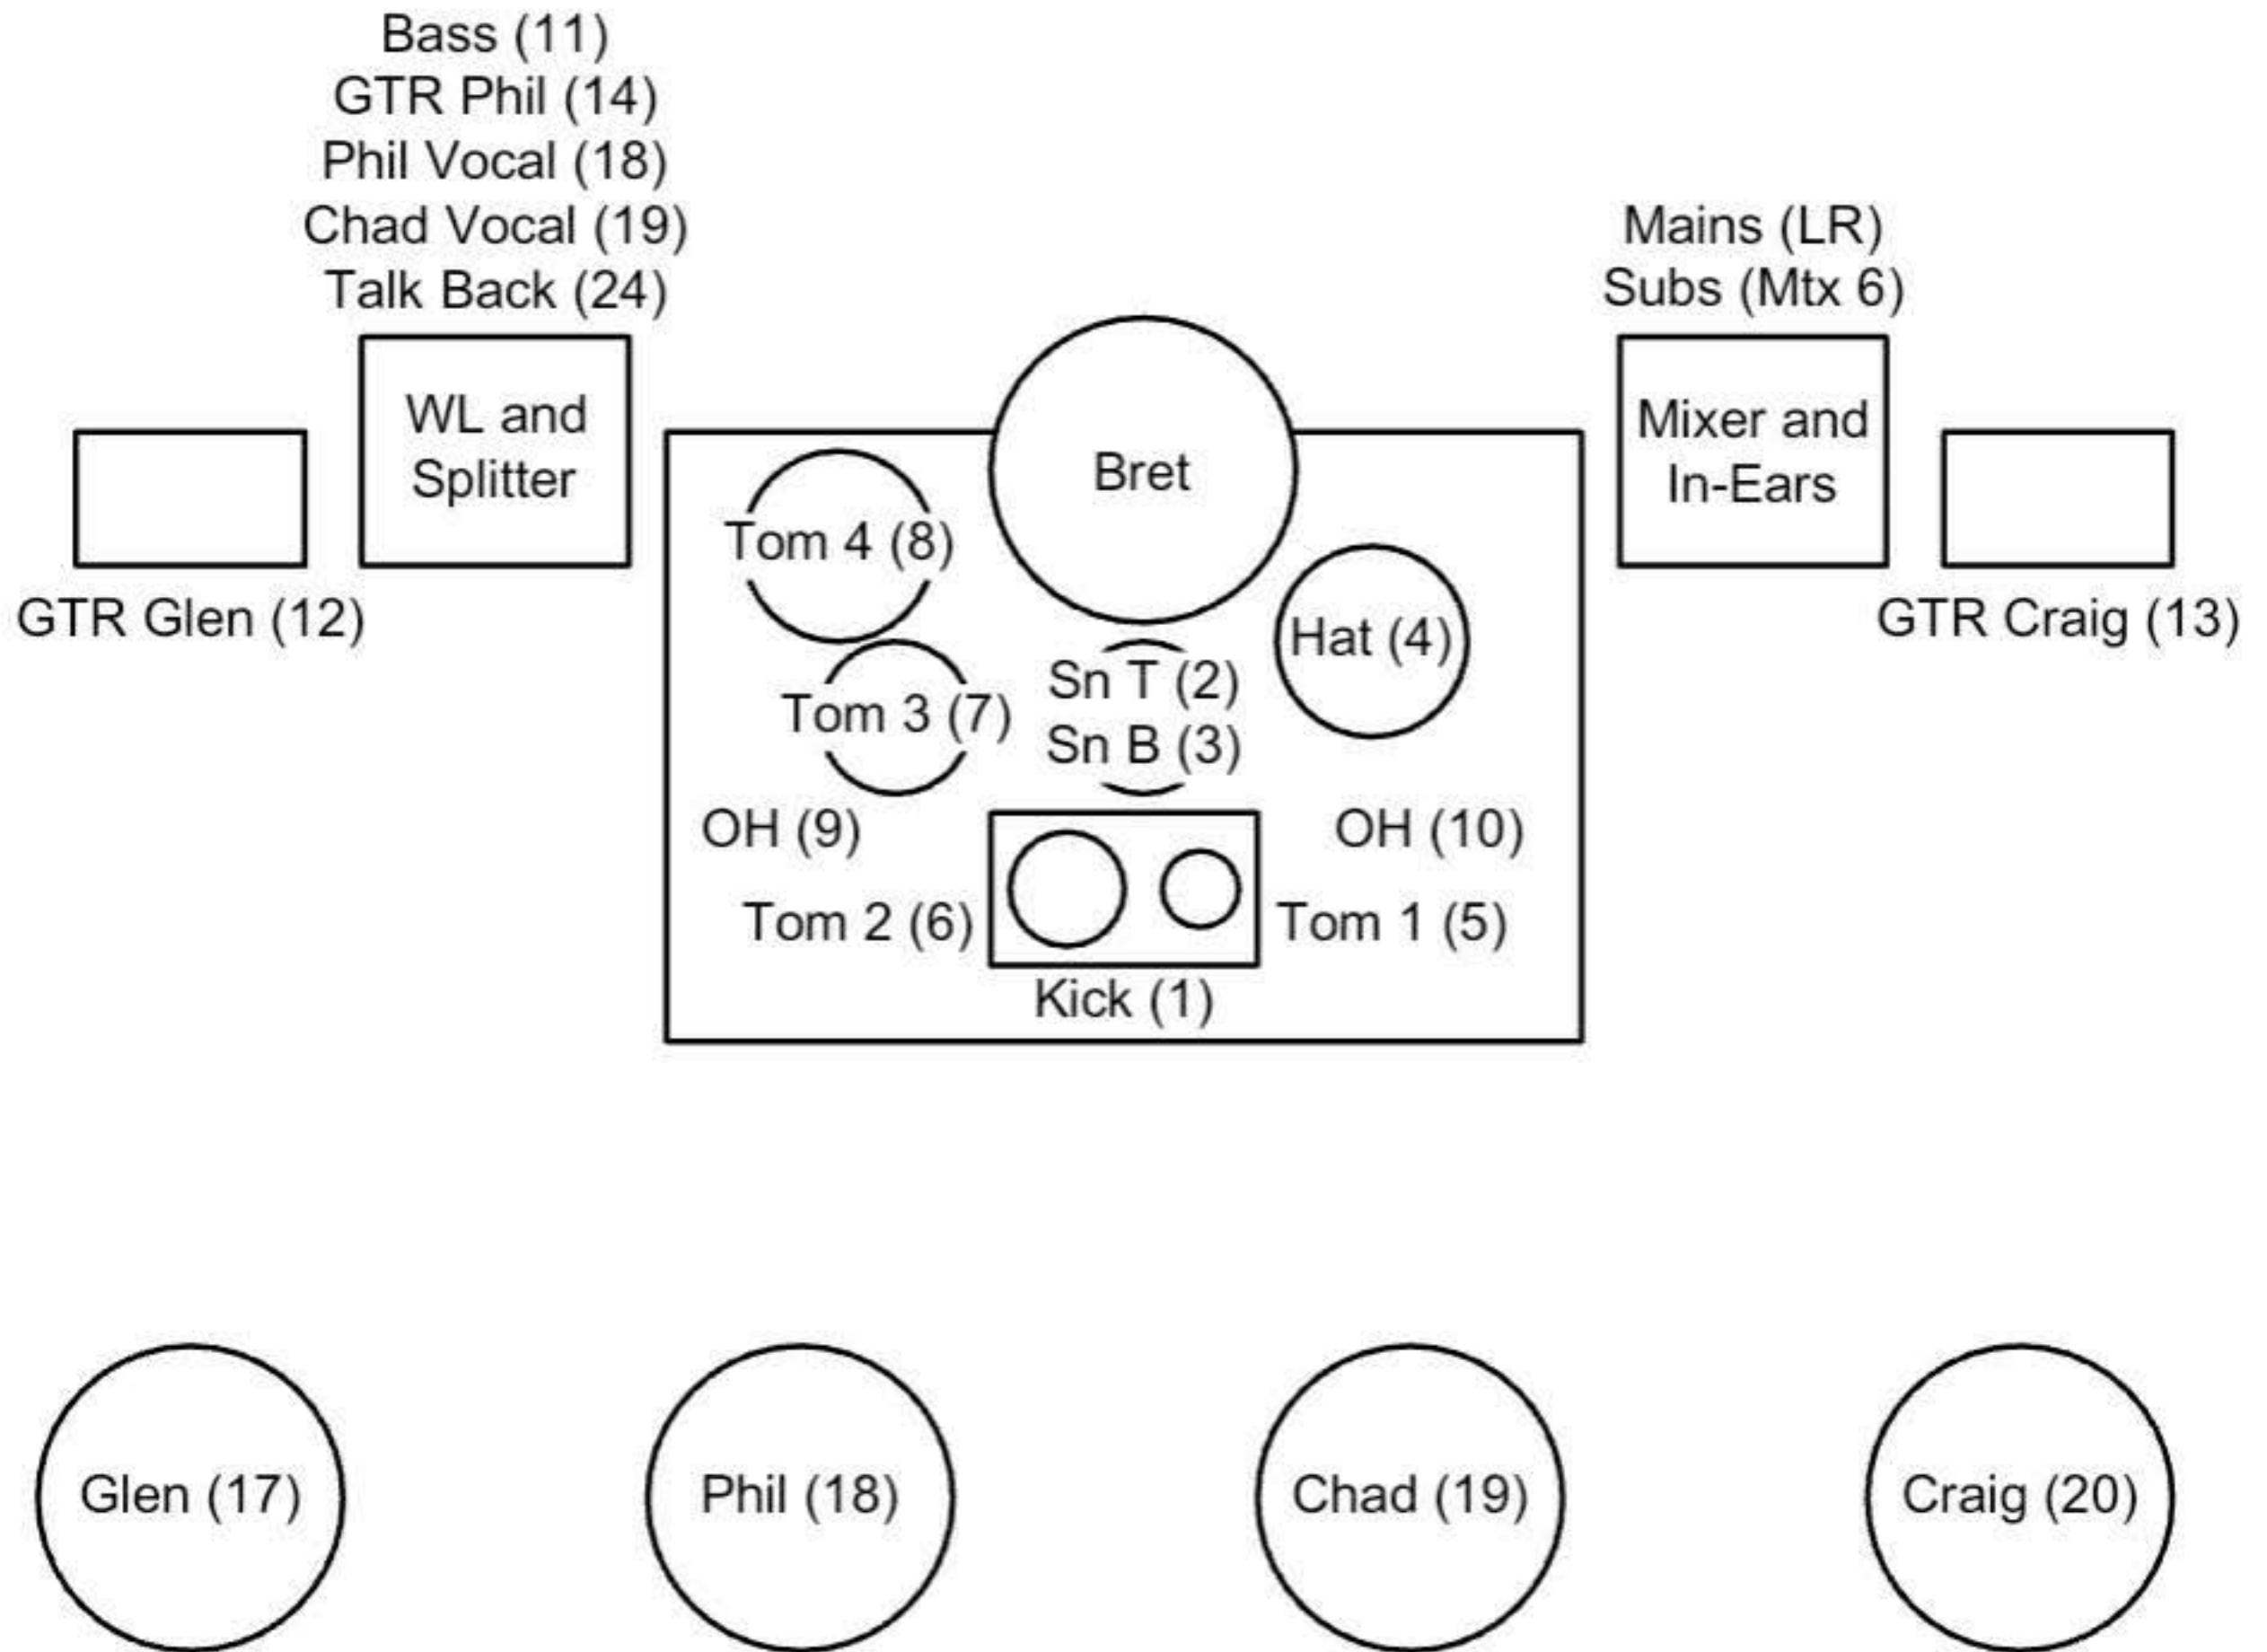

Red Dirt Revolution Stage Plot and Input List

- | | | | | | | |
|------------|------|---------------|------|---------------|-----|---------------------|
| 1. Kick | D6 | 9. OH L | e614 | 17. Glen | B58 | 1. FX 1 Inst Rev |
| 2. Snare T | e604 | 10. OH R | e614 | 18. Phil | XLR | 2. FX 2 Vocal Rev |
| 3. Snare B | e604 | 11. Bass | XLR | 19. Chad | XLR | 3. FX 3 Short Delay |
| 4. Hat | e614 | 12. GTR Glen | e609 | 20. Craig | B58 | 4. FX 4 Long Delay |
| 5. Tom 1 | e604 | 13. GTR Craig | e609 | 21. | | |
| 6. Tom 2 | e604 | 14. GTR Phil | XLR | 22. | | |
| 7. Tom 3 | e604 | 15. | | 23. | | |
| 8. Tom 4 | e604 | 16. | | 24. Talk Back | XLR | |